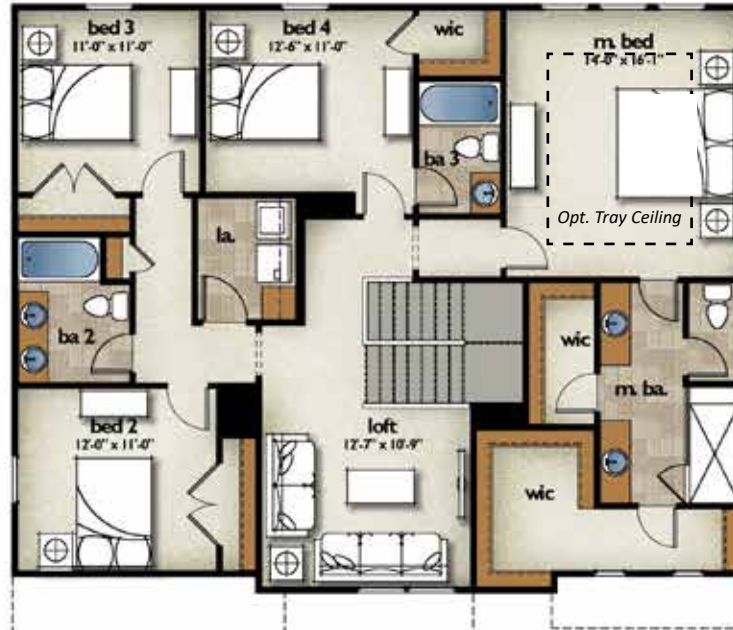

Beaufort

Elevation 4

Elevation 1

Elevation 2

Elevation 3

Brick fronts, chimneys, bay windows, keystones, exterior trim, garage doors, light fixtures, dormers, and gables shown on elevations are optional features. Actual product specifications may vary in dimension or detail from these drawings. This insert is for illustrative purposes only and is not part of the legal contract. All dimensions are approximate. Many available options are not shown. Please see community Sales Manager for details. 7/2018

Caruso Homes. Crafted for you.

118 New Edition Ct, Cary, NC 27511 (919) 650-2942

CarusoHomes.com

Optional Screened Porch
(fireplace is optional)

Optional Covered Porch

Optional Gourmet Kitchen

First Floor

Optional Guest Suite

Optional Guest Bath

Actual product specifications may vary in dimension or detail from these drawings. This insert is for illustrative purposes only and is not part of the legal contract. All dimensions are approximate. Many available options are not shown. Please see community Sales Manager for details. 7/2018

Optional Bonus
(Removes 4th Bedroom)

Second Floor

Optional Master Bath

Actual product specifications may vary in dimension or detail from these drawings. This insert is for illustrative purposes only and is not part of the legal contract. All dimensions are approximate. Many available options are not shown. Please see community Sales Manager for details. 7/2018