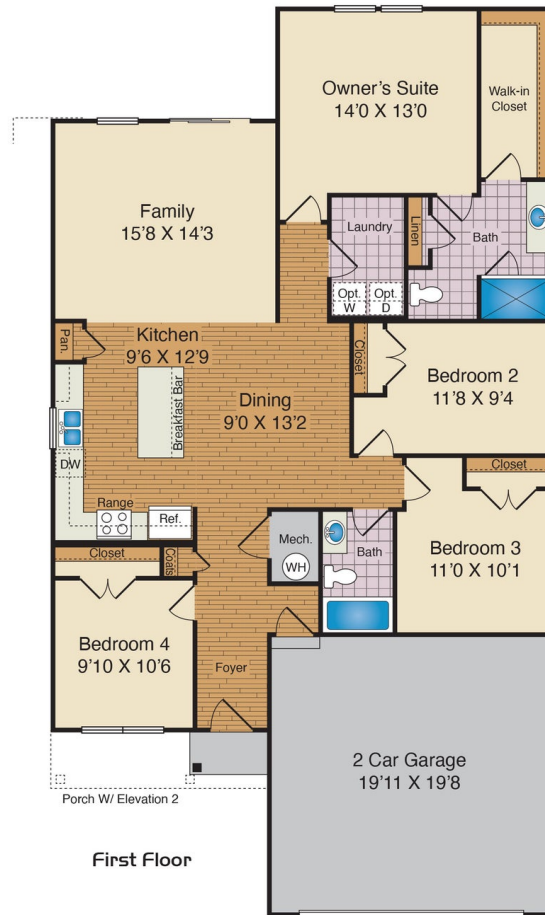

4 Beds

2 - 3 Baths

1,600 Sq Ft

COMMUNITY CONTACT

15128 TILLERY PINES LANE
GREENWOOD, DE 19950
(302) 313-1517
INFO@REWARDHOMES.COM

The Triumph is the perfect ranch-style home for those who desire one-level living, yet still want space for the entire family. With four bedrooms and an open living area, the layout of this home takes advantage of every inch of living space. The center of the home is a large island in the kitchen, perfect for gathering and entertaining. A two-car garage is included plus many more standard features. An optional basement is also available with a full bath.

Available Elevations

These floor plan and elevations are illustrations of an artist's conception of the home and may vary in detail from specifications and/or the actual home and may be shown with options. Variations may occur due to such reasons as, but no limited to, changes made during construction process, availability of materials, our continued improvement process, etc. Room dimensions and square footage are approximate. There may be many other available options not shown. This document is for illustrative purposes only and is not part of a legal contract. 4-16-24