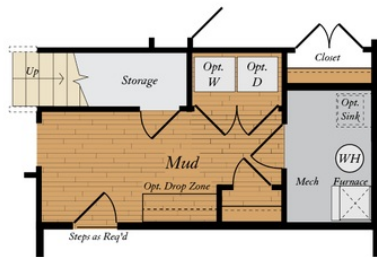

**3 - 4 Beds**

**2.5 - 4 Baths**

**1,970 - 4,790 Sq Ft**

Spacious ranch style home with optional finished upstairs bonus room. This home presents the perfect open floor plan for hosting family gatherings or events. You can also enjoy the privacy of sitting outside on your large 10x16 ft patio or screen porch. This is a perfect home for first time home buyers as well as people looking to downsize.

## Available Elevations

FIRST FLOOR

# SECOND FLOOR

1ST FLOOR OPT. BASEMENT

STAIRS TO 2ND FLOOR W/ BASEMENT

STAIRS TO 2ND FLOOR - NO BASEMENT