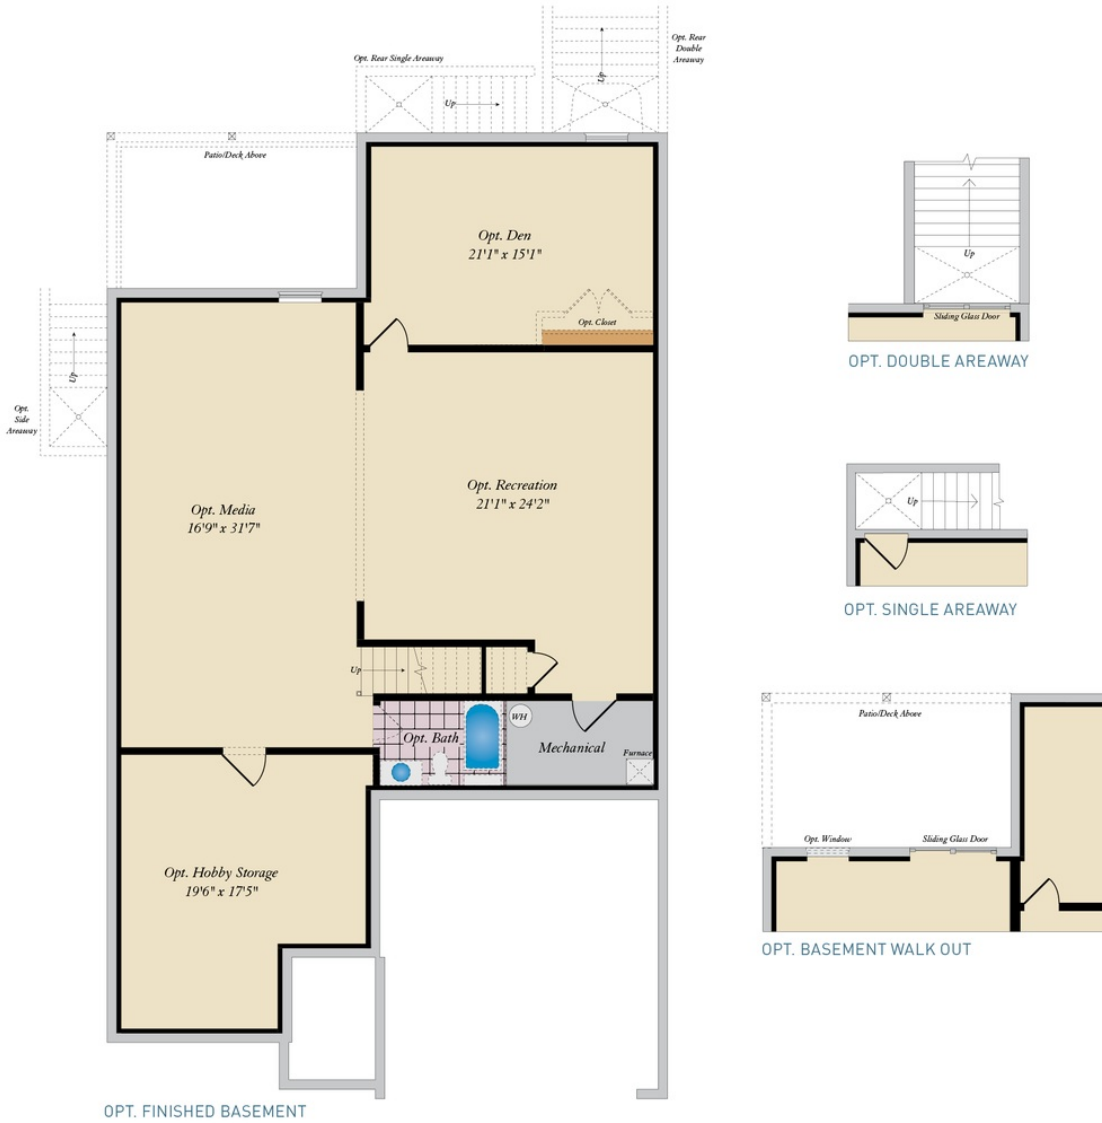

**3 - 4 Beds**

**2.5 - 4 Baths**

**1,970 - 4,790 Sq Ft**

Spacious ranch style home with optional finished upstairs bonus room. This home presents the perfect open floor plan for hosting family gatherings or events. You can also enjoy the privacy of sitting outside on your large 10x16 ft patio or screen porch. This is a perfect home for first time home buyers as well as people looking to downsize.

## Available Elevations

FIRST FLOOR

# SECOND FLOOR

1ST FLOOR OPT. BASEMENT

STAIRS TO 2ND FLOOR W/ BASEMENT

STAIRS TO 2ND FLOOR - NO BASEMENT

# OPT. LOWER LEVEL