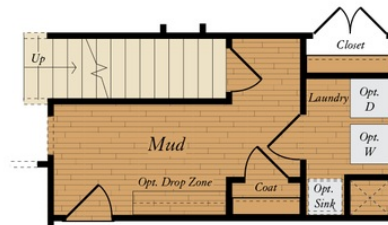

**3 - 4 Beds**

**2.5 - 4 Baths**

**1,970 - 4,790 Sq Ft**

Spacious ranch style home with optional finished upstairs bonus room. This home presents the perfect open floor plan for hosting family gatherings or events. You can also enjoy the privacy of sitting outside on your large 10x16 ft patio or screen porch. This is a perfect home for first time home buyers as well as people looking to downsize.

## Available Elevations

FIRST FLOOR

# SECOND FLOOR

1ST FLOOR OPT. BASEMENT

STAIRS TO 2ND FLOOR W/ BASEMENT

STAIRS TO 2ND FLOOR - NO BASEMENT