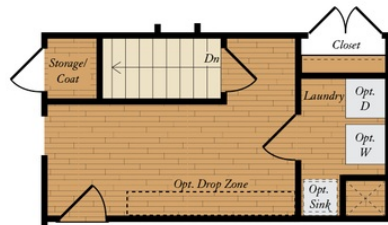

**3 - 4 Beds**

**2.5 - 4 Baths**

**1,970 - 4,790 Sq Ft**

Spacious ranch style home with optional finished upstairs bonus room. This home presents the perfect open floor plan for hosting family gatherings or events. You can also enjoy the privacy of sitting outside on your large 10x16 ft patio or screen porch. This is a perfect home for first time home buyers as well as people looking to downsize.

## Available Elevations

FIRST FLOOR

# SECOND FLOOR

1ST FLOOR OPT. BASEMENT

STAIRS TO 2ND FLOOR W/ BASEMENT

STAIRS TO 2ND FLOOR - NO BASEMENT