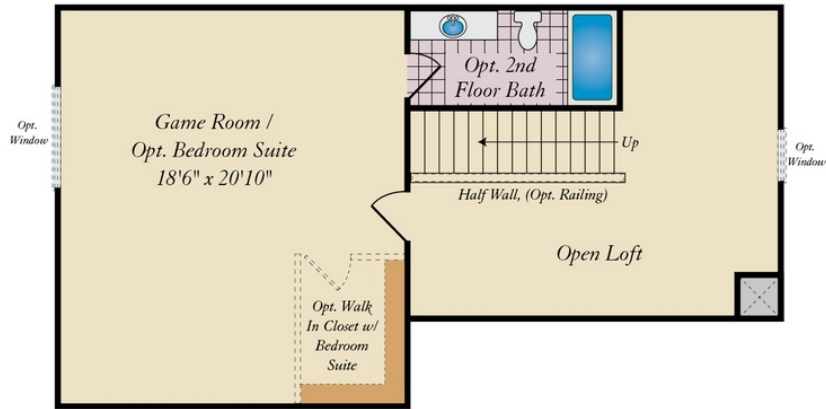

**3 - 4 Beds**

**2.5 - 4 Baths**

**1,970 - 4,790 Sq Ft**

Spacious ranch style home with optional finished upstairs bonus room. This home presents the perfect open floor plan for hosting family gatherings or events. You can also enjoy the privacy of sitting outside on your large 10x16 ft patio or screen porch. This is a perfect home for first time home buyers as well as people looking to downsize.

## Available Elevations

FIRST FLOOR

# SECOND FLOOR

1ST FLOOR OPT. BASEMENT

STAIRS TO 2ND FLOOR W/ BASEMENT

STAIRS TO 2ND FLOOR - NO BASEMENT