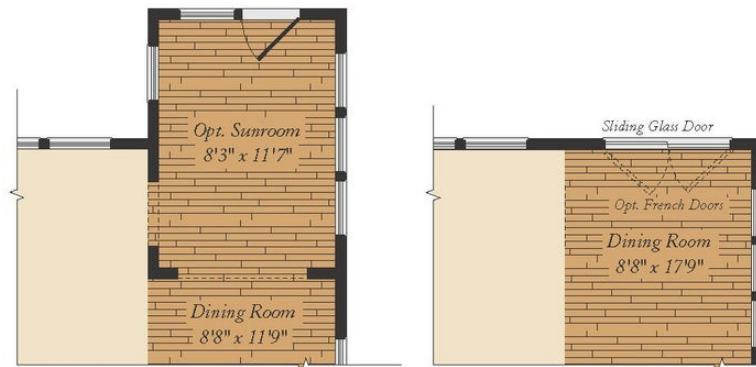

OPT. SUNROOM

OPT. EXTENDED DINING ROOM