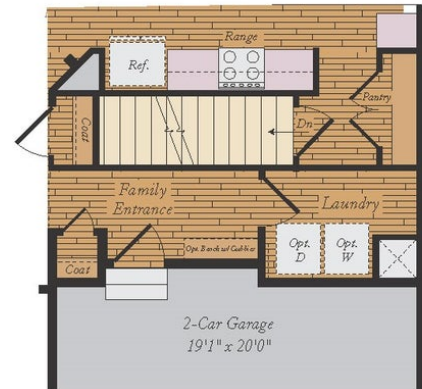

FIRST FLOOR

1ST FLOOR W/ OPT. BASEMENT