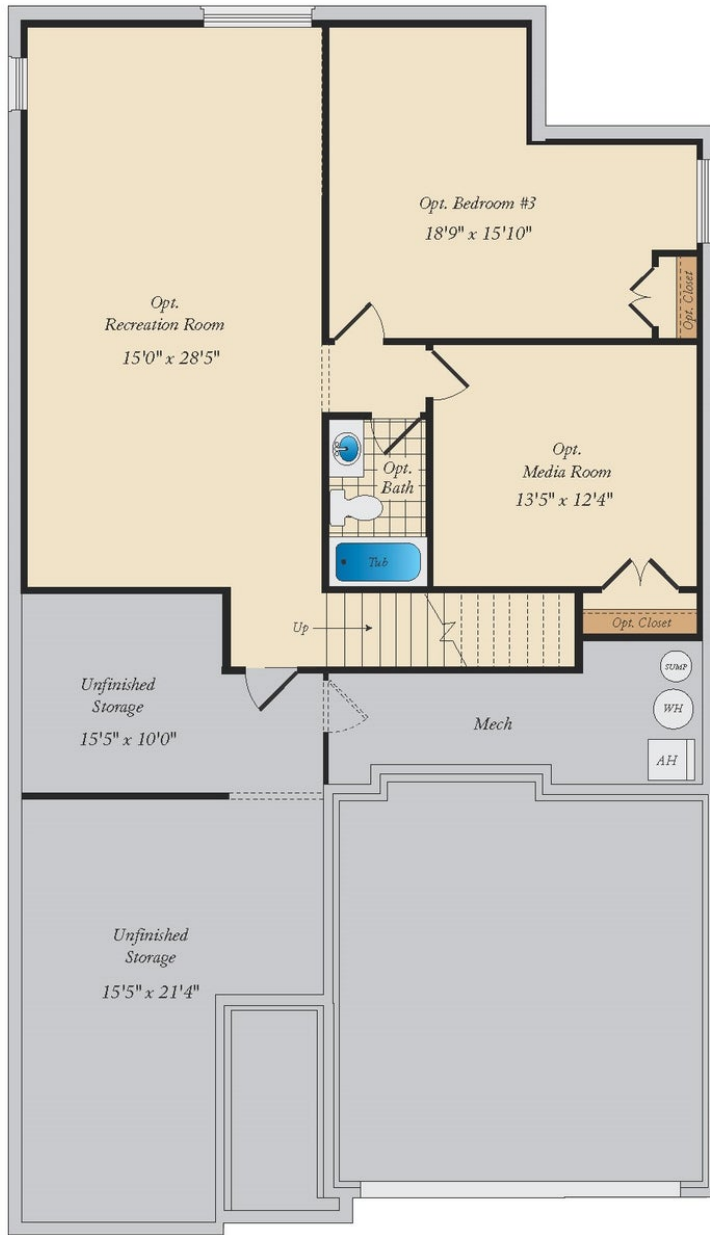

2 - 3 Beds

2 - 3 Baths

1,661 - 3,850 Sq Ft

The Kellaway is a cottage-style home that is part of our Symphony Series for Active Adults. The layout features one-level living with an open floorplan, a large owner suite, a guest room and den. Add a sky basement for additional space and storage and/or a fully finished basement. Plenty of options are available to personalize this home.

Available Elevations

FIRST FLOOR

1ST FLOOR W/ OPT. BASEMENT

OPTIONAL SKY BASEMENT

1ST FLOOR W/ OPT. SKY BASEMENT

1ST FLOOR W/ OPT. SKY BASEMENT & BASEMENT

OPT. BASEMENT

OPT. FINISHED BASEMENT

OPT. DOUBLE AREAWAY

OPT. SINGLE AREAWAY

OPT. WALK-OUT

ADDITIONAL FEATURES

OPT. COVERED CONCRETE PATIO

OPT. SCREENED PORCH

OPT. SUNROOM

OPT. EXTENDED DINING ROOM

OPT. OWNER'S BATH W/TUB & SHOWER