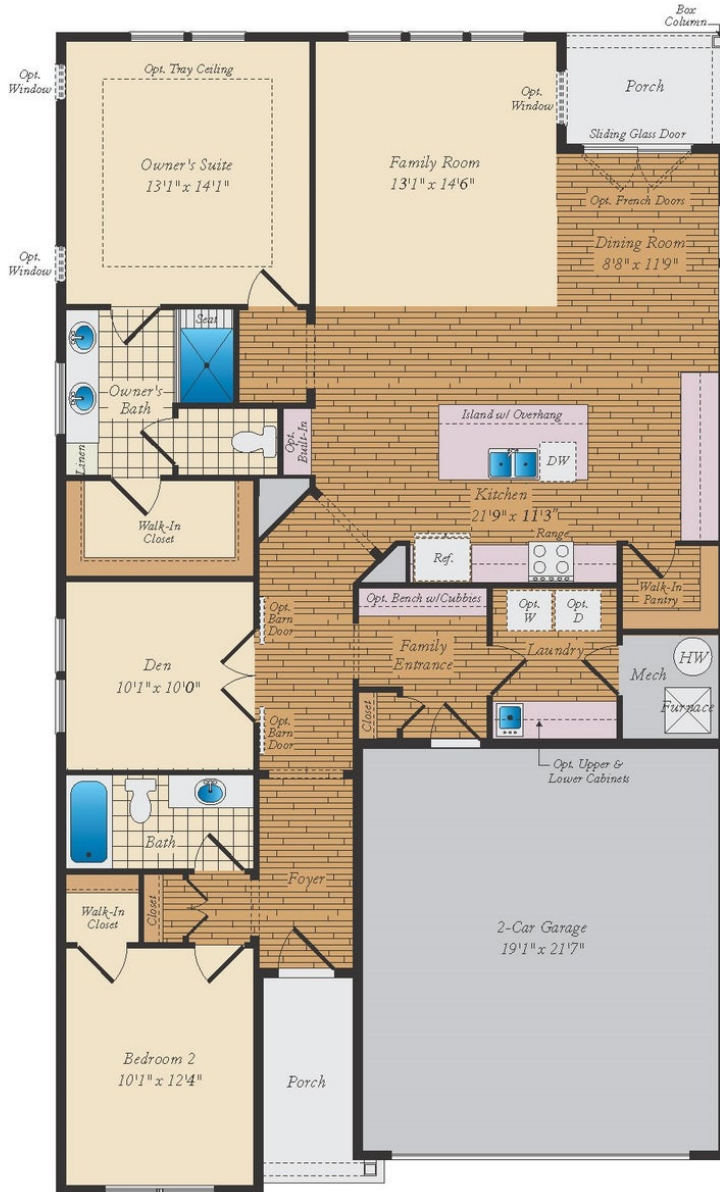

2 - 3 Beds

2 - 3 Baths

1,661 - 3,850 Sq Ft

The Kellaway is a cottage-style home that is part of our Symphony Series for Active Adults. The layout features one-level living with an open floorplan, a large owner suite, a guest room and den. Add a sky basement for additional space and storage and/or a fully finished basement. Plenty of options are available to personalize this home.

Available Elevations

FIRST FLOOR

1ST FLOOR W/ OPT. BASEMENT

OPTIONAL SKY BASEMENT

1ST FLOOR W/ OPT. SKY BASEMENT

1ST FLOOR W/ OPT. SKY BASEMENT & BASEMENT

OPT. BASEMENT

OPT. FINISHED BASEMENT

OPT. DOUBLE AREAWAY

OPT. SINGLE AREAWAY

OPT. WALK-OUT

ADDITIONAL FEATURES

OPT. COVERED CONCRETE PATIO

OPT. SCREENED PORCH

OPT. SUNROOM

OPT. EXTENDED DINING ROOM

OPT. OWNER'S BATH W/TUB & SHOWER