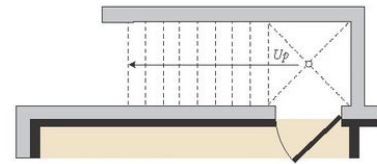

2 - 3 Beds

2 - 3 Baths

1,661 - 3,850 Sq Ft

The Kellaway is a cottage-style home that is part of our Symphony Series for Active Adults. The layout features one-level living with an open floorplan, a large owner suite, a guest room and den. Add a sky basement for additional space and storage and/or a fully finished basement. Plenty of options are available to personalize this home.

Available Elevations

FIRST FLOOR

1ST FLOOR W/ OPT. BASEMENT

OPTIONAL SKY BASEMENT

1ST FLOOR W/ OPT. SKY BASEMENT

1ST FLOOR W/ OPT. SKY BASEMENT & BASEMENT

OPT. BASEMENT

OPT. FINISHED BASEMENT

OPT. DOUBLE AREAWAY

OPT. SINGLE AREAWAY

OPT. WALK-OUT

ADDITIONAL FEATURES

OPT. COVERED CONCRETE PATIO

OPT. SCREENED PORCH

OPT. SUNROOM

OPT. EXTENDED DINING ROOM