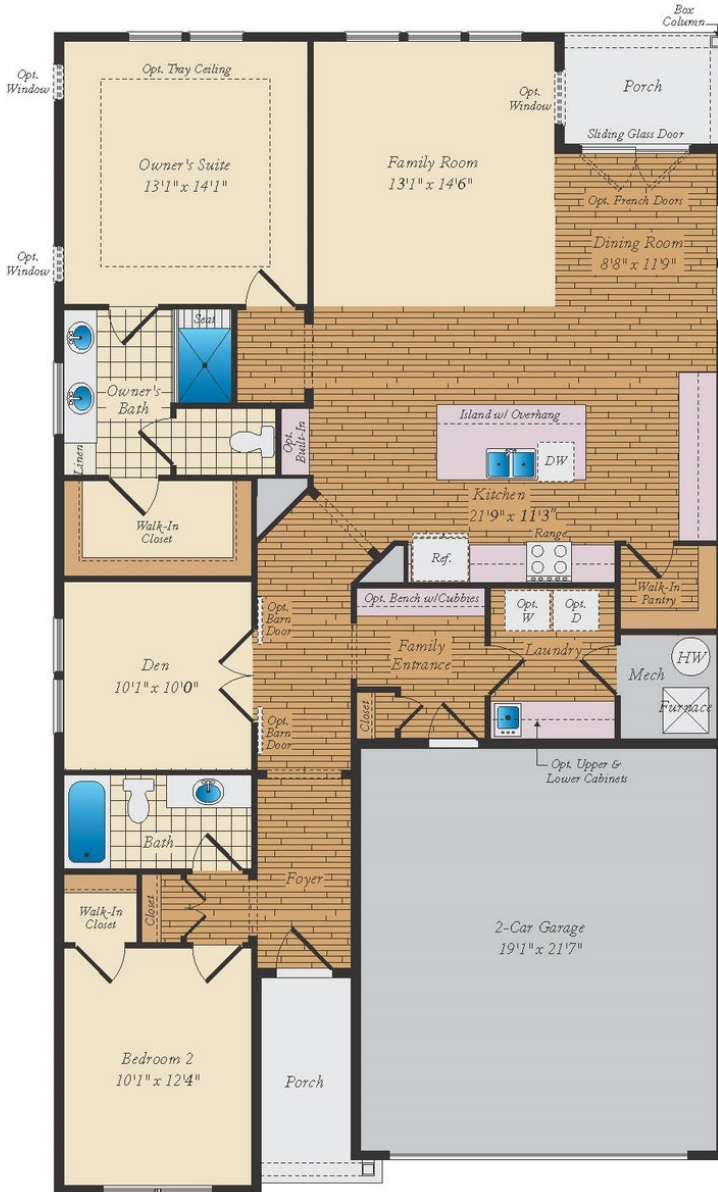

**2 - 3 Beds**

**2 - 3 Baths**

**1,661 - 3,850 Sq Ft**

The Kellaway is a cottage-style home that is part of our Symphony Series for Active Adults. The layout features one-level living with an open floorplan, a large owner suite, a guest room and den. Add a sky basement for additional space and storage and/or a fully finished basement. Plenty of options are available to personalize this home.

## Available Elevations

# FIRST FLOOR

1ST FLOOR W/ OPT. BASEMENT

# OPTIONAL SKY BASEMENT

1ST FLOOR W/ OPT. SKY BASEMENT

1ST FLOOR W/ OPT. SKY BASEMENT & BASEMENT