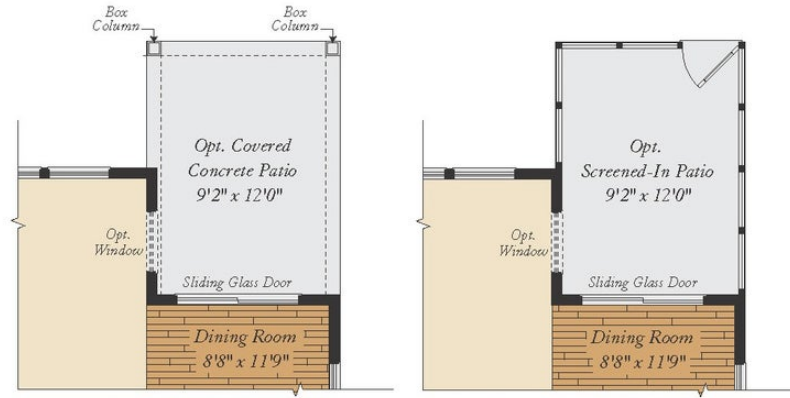

2 - 3 Beds

2 - 3 Baths

1,661 - 3,850 Sq Ft

The Kellaway is a cottage-style home that is part of our Symphony Series for Active Adults. The layout features one-level living with an open floorplan, a large owner suite, a guest room and den. Add a sky basement for additional space and storage and/or a fully finished basement. Plenty of options are available to personalize this home.

Available Elevations

FIRST FLOOR

1ST FLOOR W/ OPT. BASEMENT

OPTIONAL SKY BASEMENT

1ST FLOOR W/ OPT. SKY BASEMENT

1ST FLOOR W/ OPT. SKY BASEMENT & BASEMENT

OPT. BASEMENT

OPT. FINISHED BASEMENT

OPT. DOUBLE AREAWAY

OPT. SINGLE AREAWAY

OPT. WALK-OUT

ADDITIONAL FEATURES

OPT. COVERED CONCRETE PATIO

OPT. SCREENED PORCH

OPT. SUNROOM

OPT. EXTENDED DINING ROOM