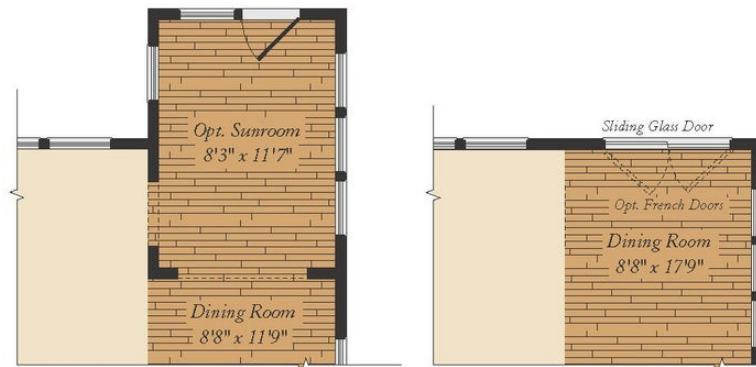

2 - 3 Beds

2 - 3 Baths

1,661 - 3,850 Sq Ft

The Kellaway is a cottage-style home that is part of our Symphony Series for Active Adults. The layout features one-level living with an open floorplan, a large owner suite, a guest room and den. Add a sky basement for additional space and storage and/or a fully finished basement. Plenty of options are available to personalize this home.

OPT. DOUBLE AREAWAY

OPT. SINGLE AREAWAY

OPT. WALK-OUT

ADDITIONAL FEATURES

OPT. COVERED CONCRETE PATIO

OPT. SCREENED PORCH

OPT. SUNROOM

OPT. EXTENDED DINING ROOM