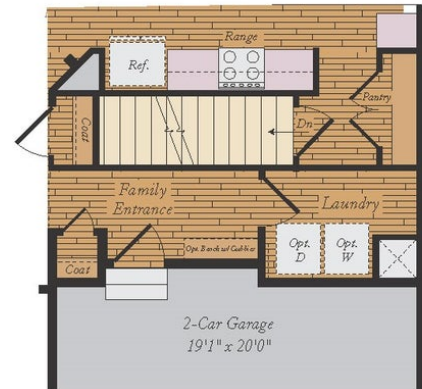

**2 - 3 Beds**

**2 - 3 Baths**

**1,661 - 3,850 Sq Ft**

The Kellaway is a cottage-style home that is part of our Symphony Series for Active Adults. The layout features one-level living with an open floorplan, a large owner suite, a guest room and den. Add a sky basement for additional space and storage and/or a fully finished basement. Plenty of options are available to personalize this home.

## Available Elevations