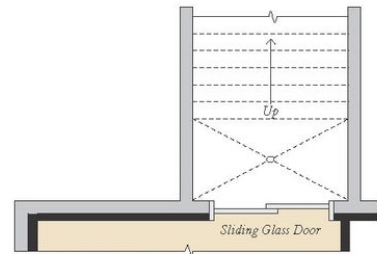

2 - 3 Beds

2 - 3 Baths

1,661 - 3,850 Sq Ft

The Kellaway is a cottage-style home that is part of our Symphony Series for Active Adults. The layout features one-level living with an open floorplan, a large owner suite, a guest room and den. Add a sky basement for additional space and storage and/or a fully finished basement. Plenty of options are available to personalize this home.

Available Elevations

FIRST FLOOR

1ST FLOOR W/ OPT. BASEMENT

OPTIONAL SKY BASEMENT

1ST FLOOR W/ OPT. SKY BASEMENT

1ST FLOOR W/ OPT. SKY BASEMENT & BASEMENT

OPT. BASEMENT

OPT. FINISHED BASEMENT

OPT. DOUBLE AREAWAY

OPT. SINGLE AREAWAY

OPT. WALK-OUT

ADDITIONAL FEATURES

OPT. COVERED CONCRETE PATIO

OPT. SCREENED PORCH

OPT. SUNROOM

OPT. EXTENDED DINING ROOM