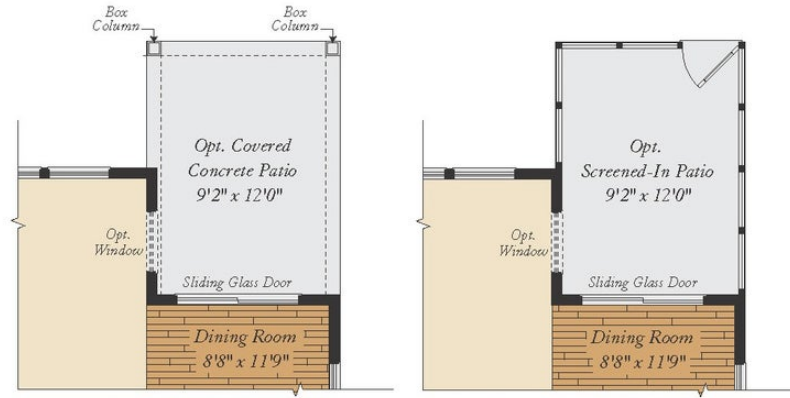

ADDITIONAL FEATURES

OPT. COVERED CONCRETE PATIO

OPT. SCREENED PORCH