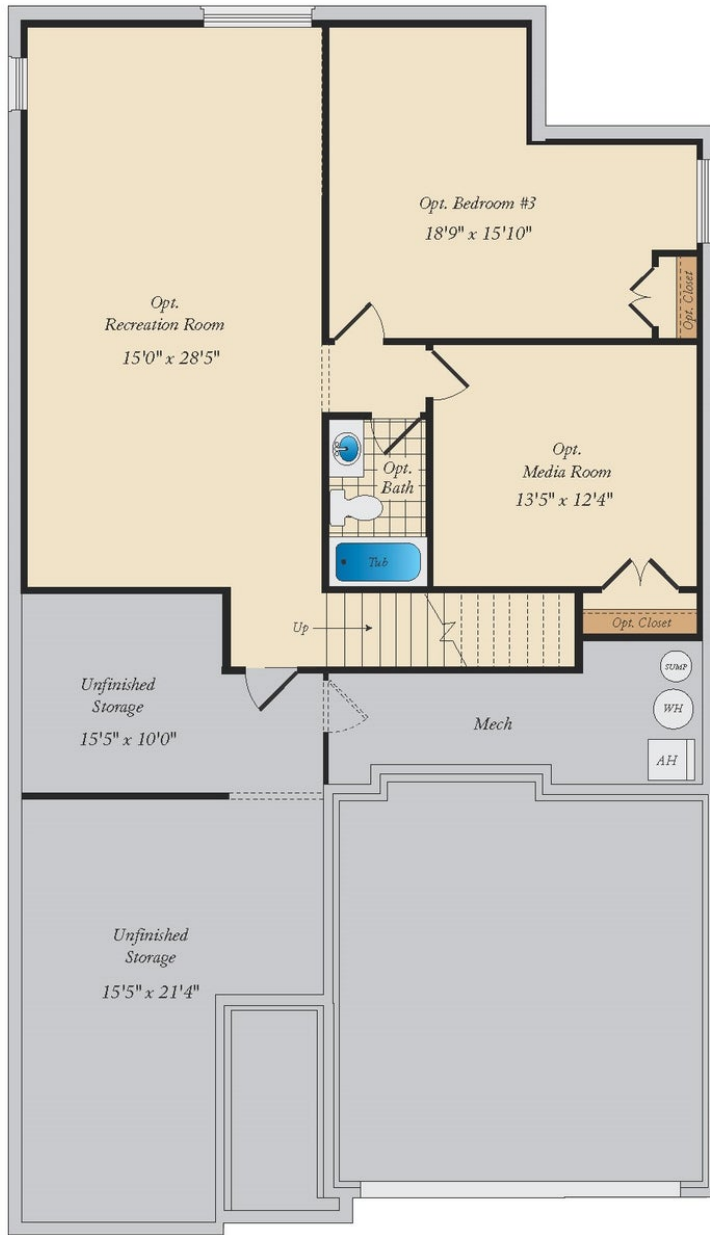

OPT. BASEMENT

OPT. FINISHED BASEMENT