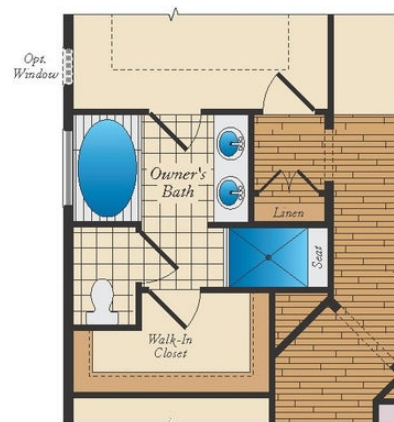

**2 - 3 Beds**

**2 - 3 Baths**

**1,661 - 3,850 Sq Ft**

The Kellaway is a cottage-style home that is part of our Symphony Series for Active Adults. The layout features one-level living with an open floorplan, a large owner suite, a guest room and den. Add a sky basement for additional space and storage and/or a fully finished basement. Plenty of options are available to personalize this home.

# OPT. BASEMENT

OPT. FINISHED BASEMENT

OPT. DOUBLE AREAWAY

OPT. SINGLE AREAWAY

OPT. WALK-OUT

# ADDITIONAL FEATURES

OPT. COVERED CONCRETE PATIO

OPT. SCREENED PORCH

OPT. SUNROOM

OPT. EXTENDED DINING ROOM

OPT. OWNER'S BATH W/TUB & SHOWER