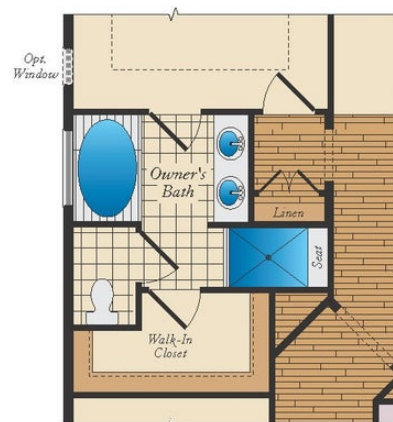

2 - 3 Beds

2 - 3 Baths

1,661 - 3,850 Sq Ft

The Kellaway is a cottage-style home that is part of our Symphony Series for Active Adults. The layout features one-level living with an open floorplan, a large owner suite, a guest room and den. Add a sky basement for additional space and storage and/or a fully finished basement. Plenty of options are available to personalize this home.

OPT. DOUBLE AREAWAY

OPT. SINGLE AREAWAY

OPT. WALK-OUT

ADDITIONAL FEATURES

OPT. COVERED CONCRETE PATIO

OPT. SCREENED PORCH

OPT. SUNROOM

OPT. EXTENDED DINING ROOM

OPT. OWNER'S BATH W/TUB & SHOWER