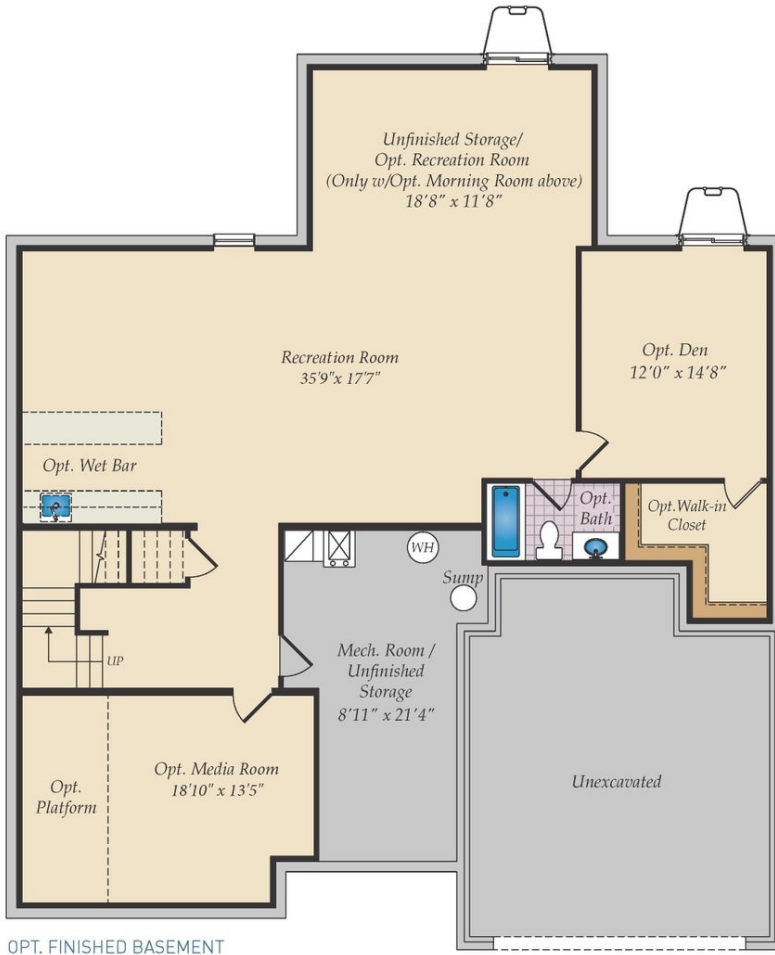

**4 - 7 Beds****2.5 - 5.5 Baths****3,660 - 5,550 Sq Ft****COMMUNITY CONTACT**14000 PECAN RIDGE WAY
BOWIE, MD 20715
(301) 517-7314
INFO@CARUSOHOMES.COM

The Annapolis is a single family estate home starting at 3,660 square feet, with options to expand up to 5,550 square feet of living space. The home comes standard with a 2-car garage and several craftsman-style elevations to choose from. The main level features a foyer with a formal dining room and library at the front of the home. The rear of the home has an open format with a large great room that is open to an eat-in kitchen with a walk-in pantry and large central island. This level also includes a mud room, powder room and a home office that can be converted to an in-law suite with a full bath. Choose to expand the home with an optional morning room and a screened porch with outdoor fireplace. The second level offers 4 bedrooms, two full baths and a spacious loft area for additional living space. The owner's suite includes two huge walk-in closets and an ensuite spa bath with a freestanding tub. For those who need more bedrooms, the loft can be converted to a 5th bedroom with a shared buddy bath. A laundry room is also conveniently located on the second floor. The basement can be ...

Available Elevations

FIRST FLOOR

OPT. SCREENED PORCH

OPT. MORNING ROOM

OPT. IN-LAW SUITE

OPT. 2-CAR SIDE LOAD

Opt. 3-Car Side Load Garage
 20'1" x 30'1"

Brick/stone fronts, chimneys, bay windows, keystones, exterior trim, garage doors, light fixtures, dormers, and gables shown on elevations are optional features. Actual product specifications may vary in dimension or detail from these drawings. This insert is for illustrative purposes only and is not part of the legal contract. All dimensions are approximate. Many available options are not shown.

SECOND FLOOR

OPT. BEDROOM 5

OPT. DELUXE OWNER'S BATH

BASEMENT

OPT. SINGLE AREAWAY

OPT. DOUBLE AREAWAY

OPT. WALKOUT