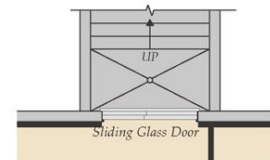

Available Elevations

FIRST FLOOR

OPT. SCREENED PORCH

OPT. MORNING ROOM

OPT. IN-LAW SUITE

OPT. 2-CAR SIDE LOAD

Opt. 3-Car Side Load Garage
 20'1" x 30'1"

Brick/stone fronts, chimneys, bay windows, keystones, exterior trim, garage doors, light fixtures, dormers, and gables shown on elevations are optional features. Actual product specifications may vary in dimension or detail from these drawings. This insert is for illustrative purposes only and is not part of the legal contract. All dimensions are approximate. Many available options are not shown.

SECOND FLOOR

OPT. BEDROOM 5

OPT. DELUXE OWNER'S BATH

BASEMENT

OPT. SINGLE AREAWAY

OPT. DOUBLE AREAWAY

OPT. WALKOUT