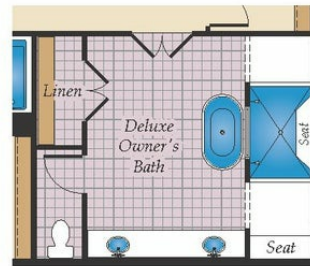

**4 - 7 Beds****2.5 - 5.5 Baths****3,660 - 5,550 Sq Ft****COMMUNITY CONTACT**14000 PECAN RIDGE WAY
BOWIE, MD 20715
(301) 517-7314
INFO@CARUSOHOMES.COM

The Annapolis is a single family estate home starting at 3,660 square feet, with options to expand up to 5,550 square feet of living space. The home comes standard with a 2-car garage and several craftsman-style elevations to choose from. The main level features a foyer with a formal dining room and library at the front of the home. The rear of the home has an open format with a large great room that is open to an eat-in kitchen with a walk-in pantry and large central island. This level also includes a mud room, powder room and a home office that can be converted to an in-law suite with a full bath. Choose to expand the home with an optional morning room and a screened porch with outdoor fireplace. The second level offers 4 bedrooms, two full baths and a spacious loft area for additional living space. The owner's suite includes two huge walk-in closets and an ensuite spa bath with a freestanding tub. For those who need more bedrooms, the loft can be converted to a 5th bedroom with a shared buddy bath. A laundry room is also conveniently located on the second floor. The basement can be ...

Available Elevations

FIRST FLOOR

OPT. SCREENED PORCH

OPT. MORNING ROOM

OPT. IN-LAW SUITE

OPT. 2-CAR SIDE LOAD

Opt. 3-Car Side Load Garage
 20'1" x 30'1"

Brick/stone fronts, chimneys, bay windows, keystones, exterior trim, garage doors, light fixtures, dormers, and gables shown on elevations are optional features. Actual product specifications may vary in dimension or detail from these drawings. This insert is for illustrative purposes only and is not part of the legal contract. All dimensions are approximate. Many available options are not shown.

SECOND FLOOR

OPT. BEDROOM 5

OPT. DELUXE OWNER'S BATH

BASEMENT

OPT. SINGLE AREAWAY

OPT. DOUBLE AREAWAY

OPT. WALKOUT