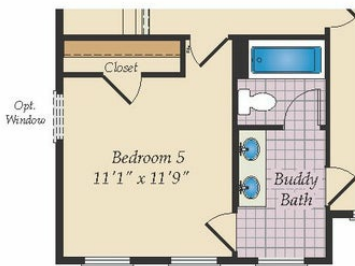

**4 - 7 Beds****2.5 - 5.5 Baths****3,660 - 5,550 Sq Ft****COMMUNITY CONTACT**14000 PECAN RIDGE WAY
BOWIE, MD 20715
(301) 517-7314
INFO@CARUSOHOMES.COM

The Annapolis is a single family estate home starting at 3,660 square feet, with options to expand up to 5,550 square feet of living space. The home comes standard with a 2-car garage and several craftsman-style elevations to choose from. The main level features a foyer with a formal dining room and library at the front of the home. The rear of the home has an open format with a large great room that is open to an eat-in kitchen with a walk-in pantry and large central island. This level also includes a mud room, powder room and a home office that can be converted to an in-law suite with a full bath. Choose to expand the home with an optional morning room and a screened porch with outdoor fireplace. The second level offers 4 bedrooms, two full baths and a spacious loft area for additional living space. The owner's suite includes two huge walk-in closets and an ensuite spa bath with a freestanding tub. For those who need more bedrooms, the loft can be converted to a 5th bedroom with a shared buddy bath. A laundry room is also conveniently located on the second floor. The basement can be ...

Available Elevations

FIRST FLOOR

OPT. SCREENED PORCH

OPT. MORNING ROOM

OPT. IN-LAW SUITE

OPT. 2-CAR SIDE LOAD

Opt. 3-Car Side Load Garage
 20'1" x 30'1"

Brick/stone fronts, chimneys, bay windows, keystones, exterior trim, garage doors, light fixtures, dormers, and gables shown on elevations are optional features. Actual product specifications may vary in dimension or detail from these drawings. This insert is for illustrative purposes only and is not part of the legal contract. All dimensions are approximate. Many available options are not shown.

SECOND FLOOR

OPT. BEDROOM 5

OPT. DELUXE OWNER'S BATH

BASEMENT

OPT. SINGLE AREAWAY

OPT. DOUBLE AREAWAY

OPT. WALKOUT