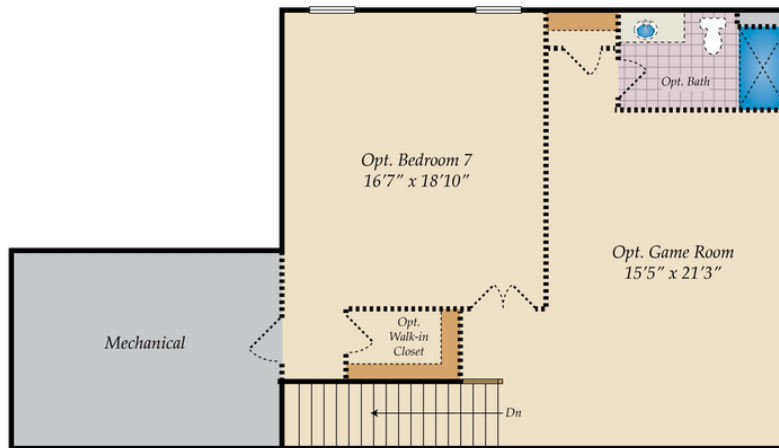

4 - 8 Beds

3.5 - 7 Baths

4,084 - 6,000 Sq Ft

COMMUNITY CONTACT

504 FERN HILL ROAD
MOORESVILLE, NC 28117
(704) 703-3927
INFO@CARUSOHOMES.COM

Welcome to our brand new Pinehurst plan with an optional finished third floor. The large primary bedroom is located on the second floor while the guest suite is conveniently located on the first floor. Rec room, full bath and bedroom are located on the third floor.

Available Elevations

OPT. LOWER LEVEL

OPT. FINISHED BASEMENT

SECOND FLOOR

OPT. BEDROOM 6

OPT. BEDROOM 5

THIRD FLOOR

OPT. FINISHED ATTIC

FIRST FLOOR