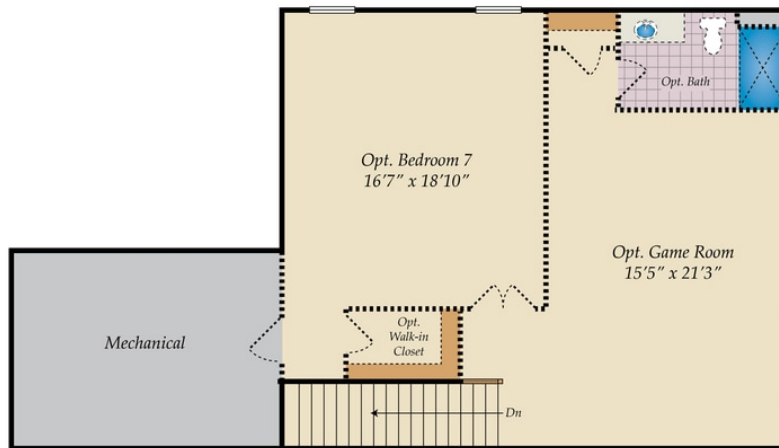

4 - 8 Beds

3.5 - 7 Baths

4,084 - 6,000 Sq Ft

COMMUNITY CONTACT

504 FERN HILL ROAD
MOORESVILLE, NC 28117
NONE
NONE

Welcome to our brand new Pinehurst plan with an optional finished third floor. The large primary bedroom is located on the second floor while the guest suite is conveniently located on the first floor. Rec room, full bath and bedroom are located on the third floor.

Available Elevations

OPT. LOWER LEVEL

OPT. FINISHED BASEMENT

SECOND FLOOR

OPT. BEDROOM 6

OPT. BEDROOM 5

THIRD FLOOR

OPT. FINISHED ATTIC

FIRST FLOOR