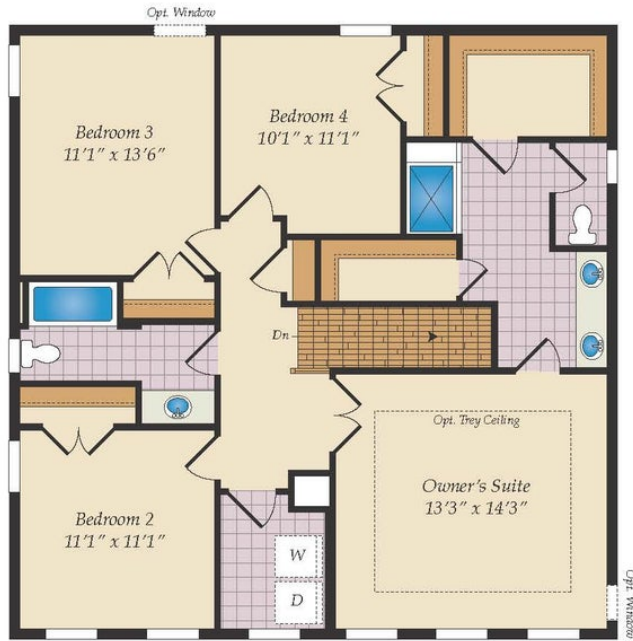

4 - 5 Beds

2.5 - 4 Baths

2,215 - 3,387 Sq Ft

COMMUNITY CONTACT

NORTHLAKE DR
STATESVILLE, NC 28677
NONE
INFO@CARUSOHOMES.COM

Open 4 bedroom floor plan with optional In-Law suite downstairs! Enjoy this open concept with a large great room that flows right into the kitchen which offers a 9 ft island and plenty counter space for entertaining friends and family. Also enjoy your own dining room that leads to the kitchen right off of the huge open foyer! Upstairs boast 3 bedrooms and also the master suite as well.

Available Elevations

Second Floor

Opt. Stairs w/ Opt. Loft

Opt. Super Bath

Opt. Super Bath w/ Loft

Opt. Third Floor Loft